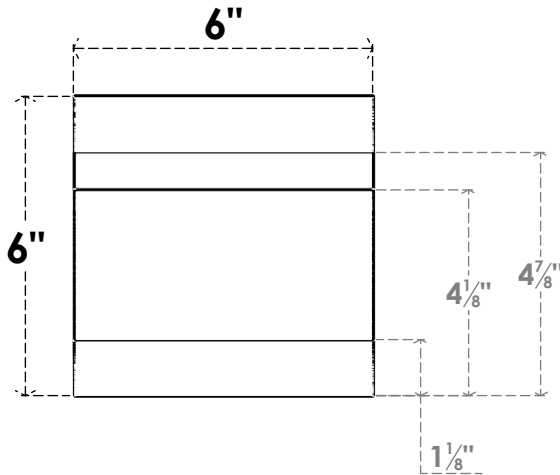

ITEM NUMBER: RFTURO060X06000X28000X006NEB00RCPR

6"W X 6"H X 28"L TIMBERTHANE ROUGH CEDAR NEW BRIGHTON FAUX WOOD OPEN RAFTER TAIL, 6"L END, PRIMED TAN

28"

ISOMETRIC

GENERATED DATE : 03/02/2023

EKENA MILLWORK
 2300 WEST MAIN ST.
 CLARKSVILLE, TX 75426
 TOLL FREE: 866-607-0453
 WWW.EKENAMILLWORK.COM

NOTES

1. INSTALLATION TO BE COMPLETED IN ACCORDANCE WITH MANUFACTURER'S SPECIFICATIONS.
2. DRAWING MAY NOT BE TO SCALE
3. THIS DRAWING IS INTENDED FOR DESIGN AND PLANNING PURPOSES ONLY.
4. ALL INFORMATION CONTAINED HEREIN WAS CURRENT AT THE TIME OF DEVELOPMENT BUT MUST BE REVIEWED AND APPROVED BY THE PRODUCT MANUFACTURER TO BE CONSIDERED ACCURATE.
5. TIMBERTHANE ARCHITECTURAL PRODUCTS ARE MADE FROM HIGH DENSITY URETHANE AND COME FACTORY PRIMED