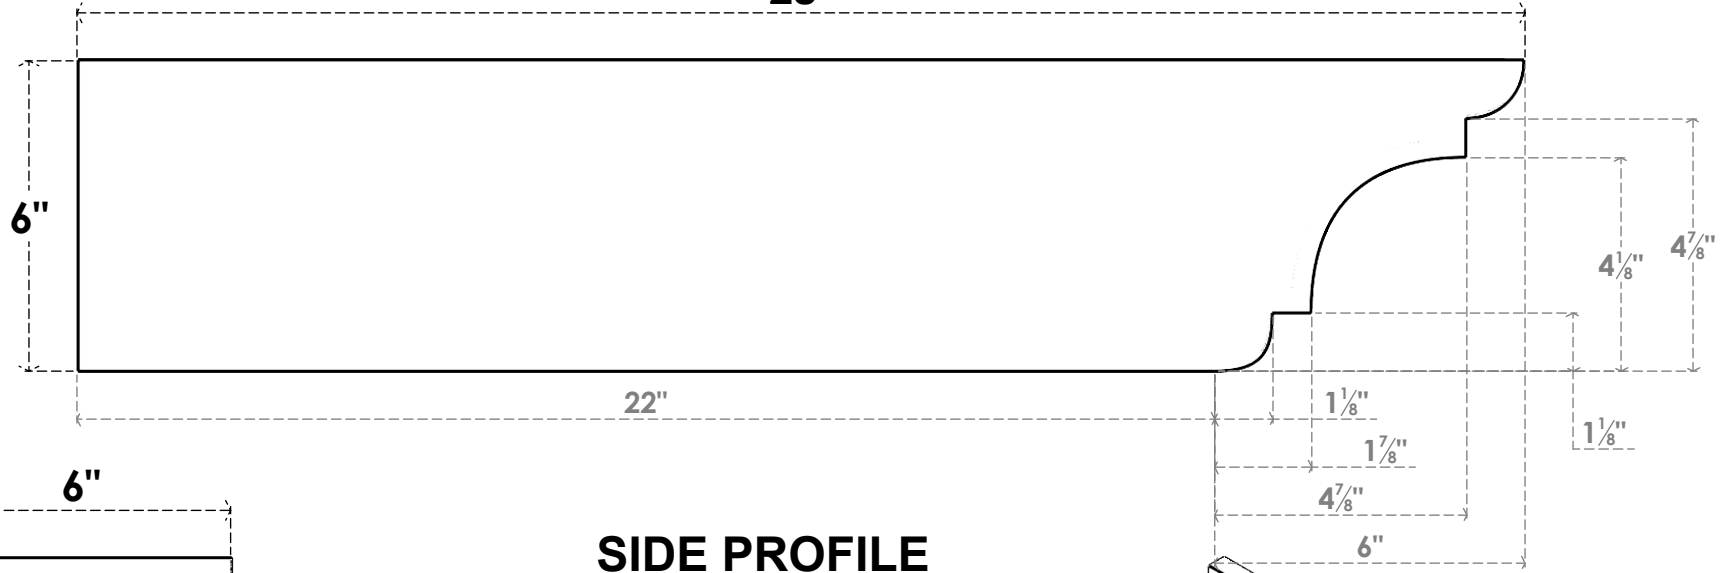

ITEM NUMBER: RFTURO060X06000X28000X006NEB00RCPR

6"W X 6"H X 28"L TIMBERTHANE ROUGH CEDAR NEW BRIGHTON FAUX WOOD OPEN RAFTER TAIL, 6"L END, PRIMED TAN

28"

ISOMETRIC

GENERATED DATE : 03/02/2023

EKENA MILLWORK
 2300 WEST MAIN ST.
 CLARKSVILLE, TX 75426
 TOLL FREE: 866-607-0453
 WWW.EKENAMILLWORK.COM

NOTES

1. INSTALLATION TO BE COMPLETED IN ACCORDANCE WITH MANUFACTURER'S SPECIFICATIONS.
2. DRAWING MAY NOT BE TO SCALE
3. THIS DRAWING IS INTENDED FOR DESIGN AND PLANNING PURPOSES ONLY.
4. ALL INFORMATION CONTAINED HEREIN WAS CURRENT AT THE TIME OF DEVELOPMENT BUT MUST BE REVIEWED AND APPROVED BY THE PRODUCT MANUFACTURER TO BE CONSIDERED ACCURATE.
5. TIMBERTHANE ARCHITECTURAL PRODUCTS ARE MADE FROM HIGH DENSITY URETHANE AND COME FACTORY PRIMED