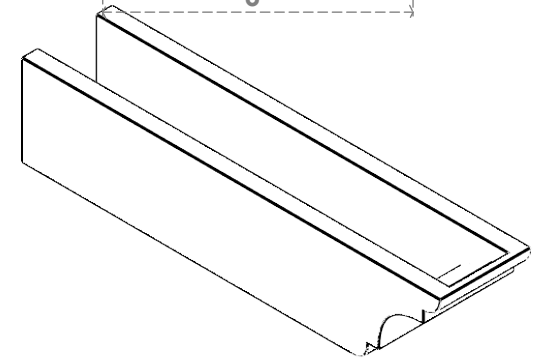

ITEM NUMBER: RFTURO060X06000X28000X006NEB00RCPR

6"W X 6"H X 28"L TIMBERTHANE ROUGH CEDAR NEW BRIGHTON FAUX WOOD OPEN RAFTER TAIL, 6"L END, PRIMED TAN

28"

ISOMETRIC

GENERATED DATE : 03/02/2023

EKENA MILLWORK
 2300 WEST MAIN ST.
 CLARKSVILLE, TX 75426
 TOLL FREE: 866-607-0453
 WWW.EKENAMILLWORK.COM

NOTES

1. INSTALLATION TO BE COMPLETED IN ACCORDANCE WITH MANUFACTURER'S SPECIFICATIONS.
2. DRAWING MAY NOT BE TO SCALE
3. THIS DRAWING IS INTENDED FOR DESIGN AND PLANNING PURPOSES ONLY.
4. ALL INFORMATION CONTAINED HEREIN WAS CURRENT AT THE TIME OF DEVELOPMENT BUT MUST BE REVIEWED AND APPROVED BY THE PRODUCT MANUFACTURER TO BE CONSIDERED ACCURATE.
5. TIMBERTHANE ARCHITECTURAL PRODUCTS ARE MADE FROM HIGH DENSITY URETHANE AND COME FACTORY PRIMED